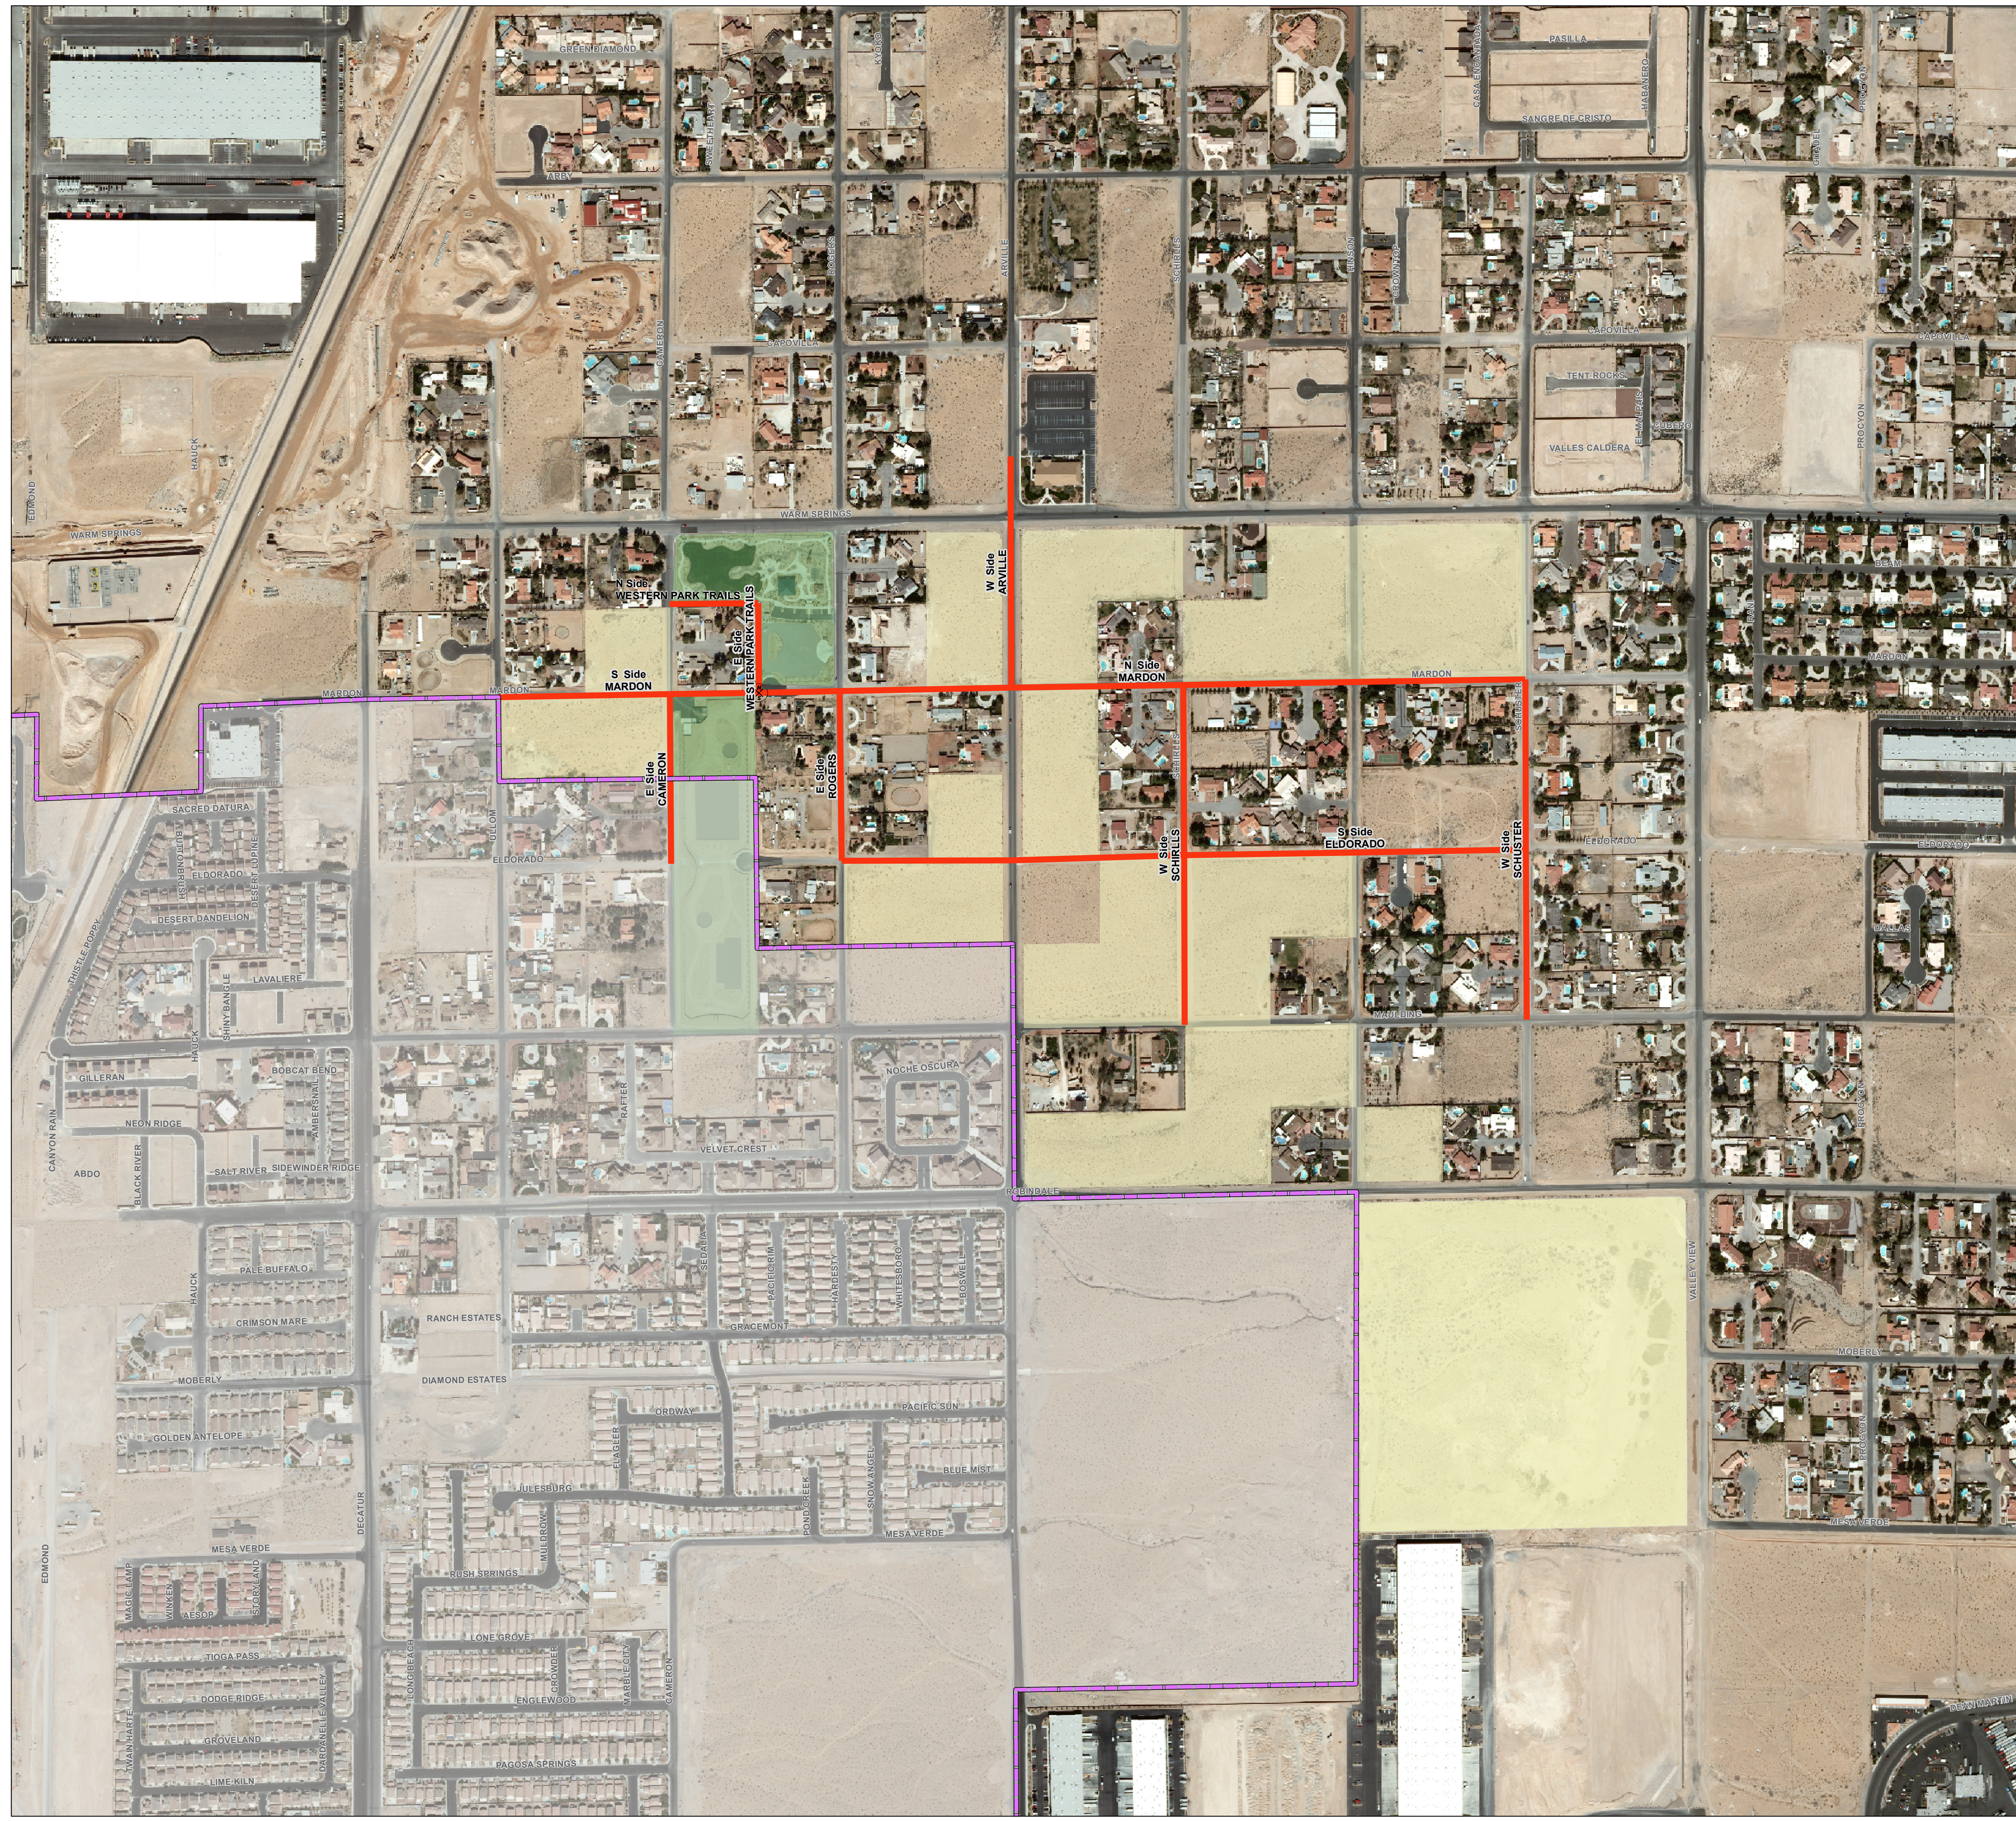

Comprehensive Planning Southwest Equestrian Trails Western Trail Park

- SW Equestrian Trails - 2.3 Miles
- CMA Boundary
- Existing Park inside CMA
- CMA Transfer/DOA
- Parks
- Land Outside CMA

Map Created On; June 21, 2010

*This information is for display purposes only.
No liability is assumed as to the accuracy of the data delineated hereon.*